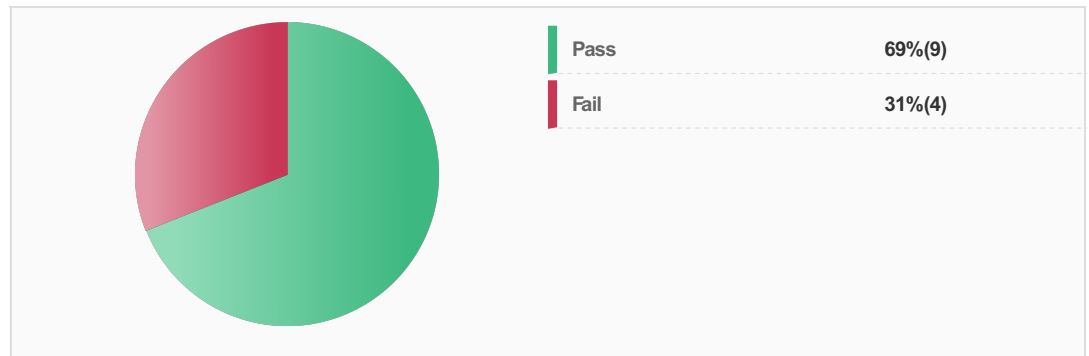

Acme Flight Training

Exam Statistics Report - Sample PPL Exam 2018

74%

Avg Percentage

59

Avg Score

53:57 Minutes

Avg Time Taken

13

Exam Attempts

Q.Type Q.ID	%Correct	Difficulty (p value)	Discrimination (d value)	Correct	Partially Correct	Incorrect	Unans- wered	Avg Time	Question Attempts
Multiple Choice (Radiobutton) 694	86%	0.86	0.55	6	0	1	0	11 Seconds	7
Multiple Choice (Radiobutton) 695	100%	1.00	0.36	8	0	0	0	5 Seconds	8
Multiple Choice (Radiobutton) 696	100%	1.00	0.73	8	0	0	0	13 Seconds	8
Multiple Choice (Radiobutton) 697	80%	0.80	0.36	8	0	2	0	38 Seconds	10
Multiple Choice (Radiobutton) 698	71%	0.71	0.45	5	0	2	0	10 Seconds	7
Multiple Choice (Radiobutton) 699	100%	1.00	0.64	9	0	0	0	16 Seconds	9
Multiple Choice (Radiobutton) 700	71%	0.71	0.09	5	0	2	0	18 Seconds	7
Multiple Choice (Radiobutton) 701	88%	0.88	0.45	7	0	1	0	31 Seconds	8
Multiple Choice (Radiobutton) 702	90%	0.90	0.64	9	0	1	0	51 Seconds	10
Multiple Choice (Radiobutton) 703	100%	1.00	0.45	7	0	0	0	10 Seconds	7