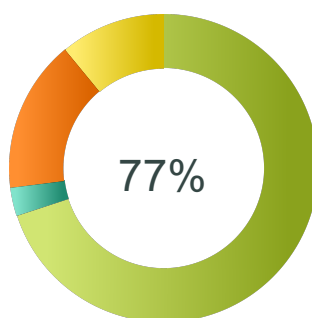

Science Academy

Score Card | Sample Economics Test (Attempt 2)

John Brown
Default

Mar 2 2017 5:21PM
Start Time

Mar 2 2017 5:28PM
End Time

Score 77%

100
Total Questions

169.5/219
Marks

0%
Negative Marks

6:27 Minutes
Time Taken

70
Correct

3
Partially Correct

16
InCorrect

11
UnAnswered

Section Wise Summary

Section	%Correct	Correct	Partially	Incorrect	Unanswered	Total
Special Population	60%	6	3	0	1	10
Strength Training	60%	3	0	2	0	5
Respiratory system	0%	0	0	4	1	5
Flexibility	100%	5	0	0	0	5
Exercise physiology	20%	1	0	4	0	5
Energysystems	100%	10	0	0	0	10
Biomechanics	80%	8	0	0	2	10
Anatomy	70%	7	0	0	3	10
Sports Injuries	80%	8	0	0	2	10
Programme Administration	60%	6	0	2	2	10
Health screening	80%	8	0	2	0	10
Nutrition	80%	8	0	2	0	10
Total	70%	70	3	16	11	100